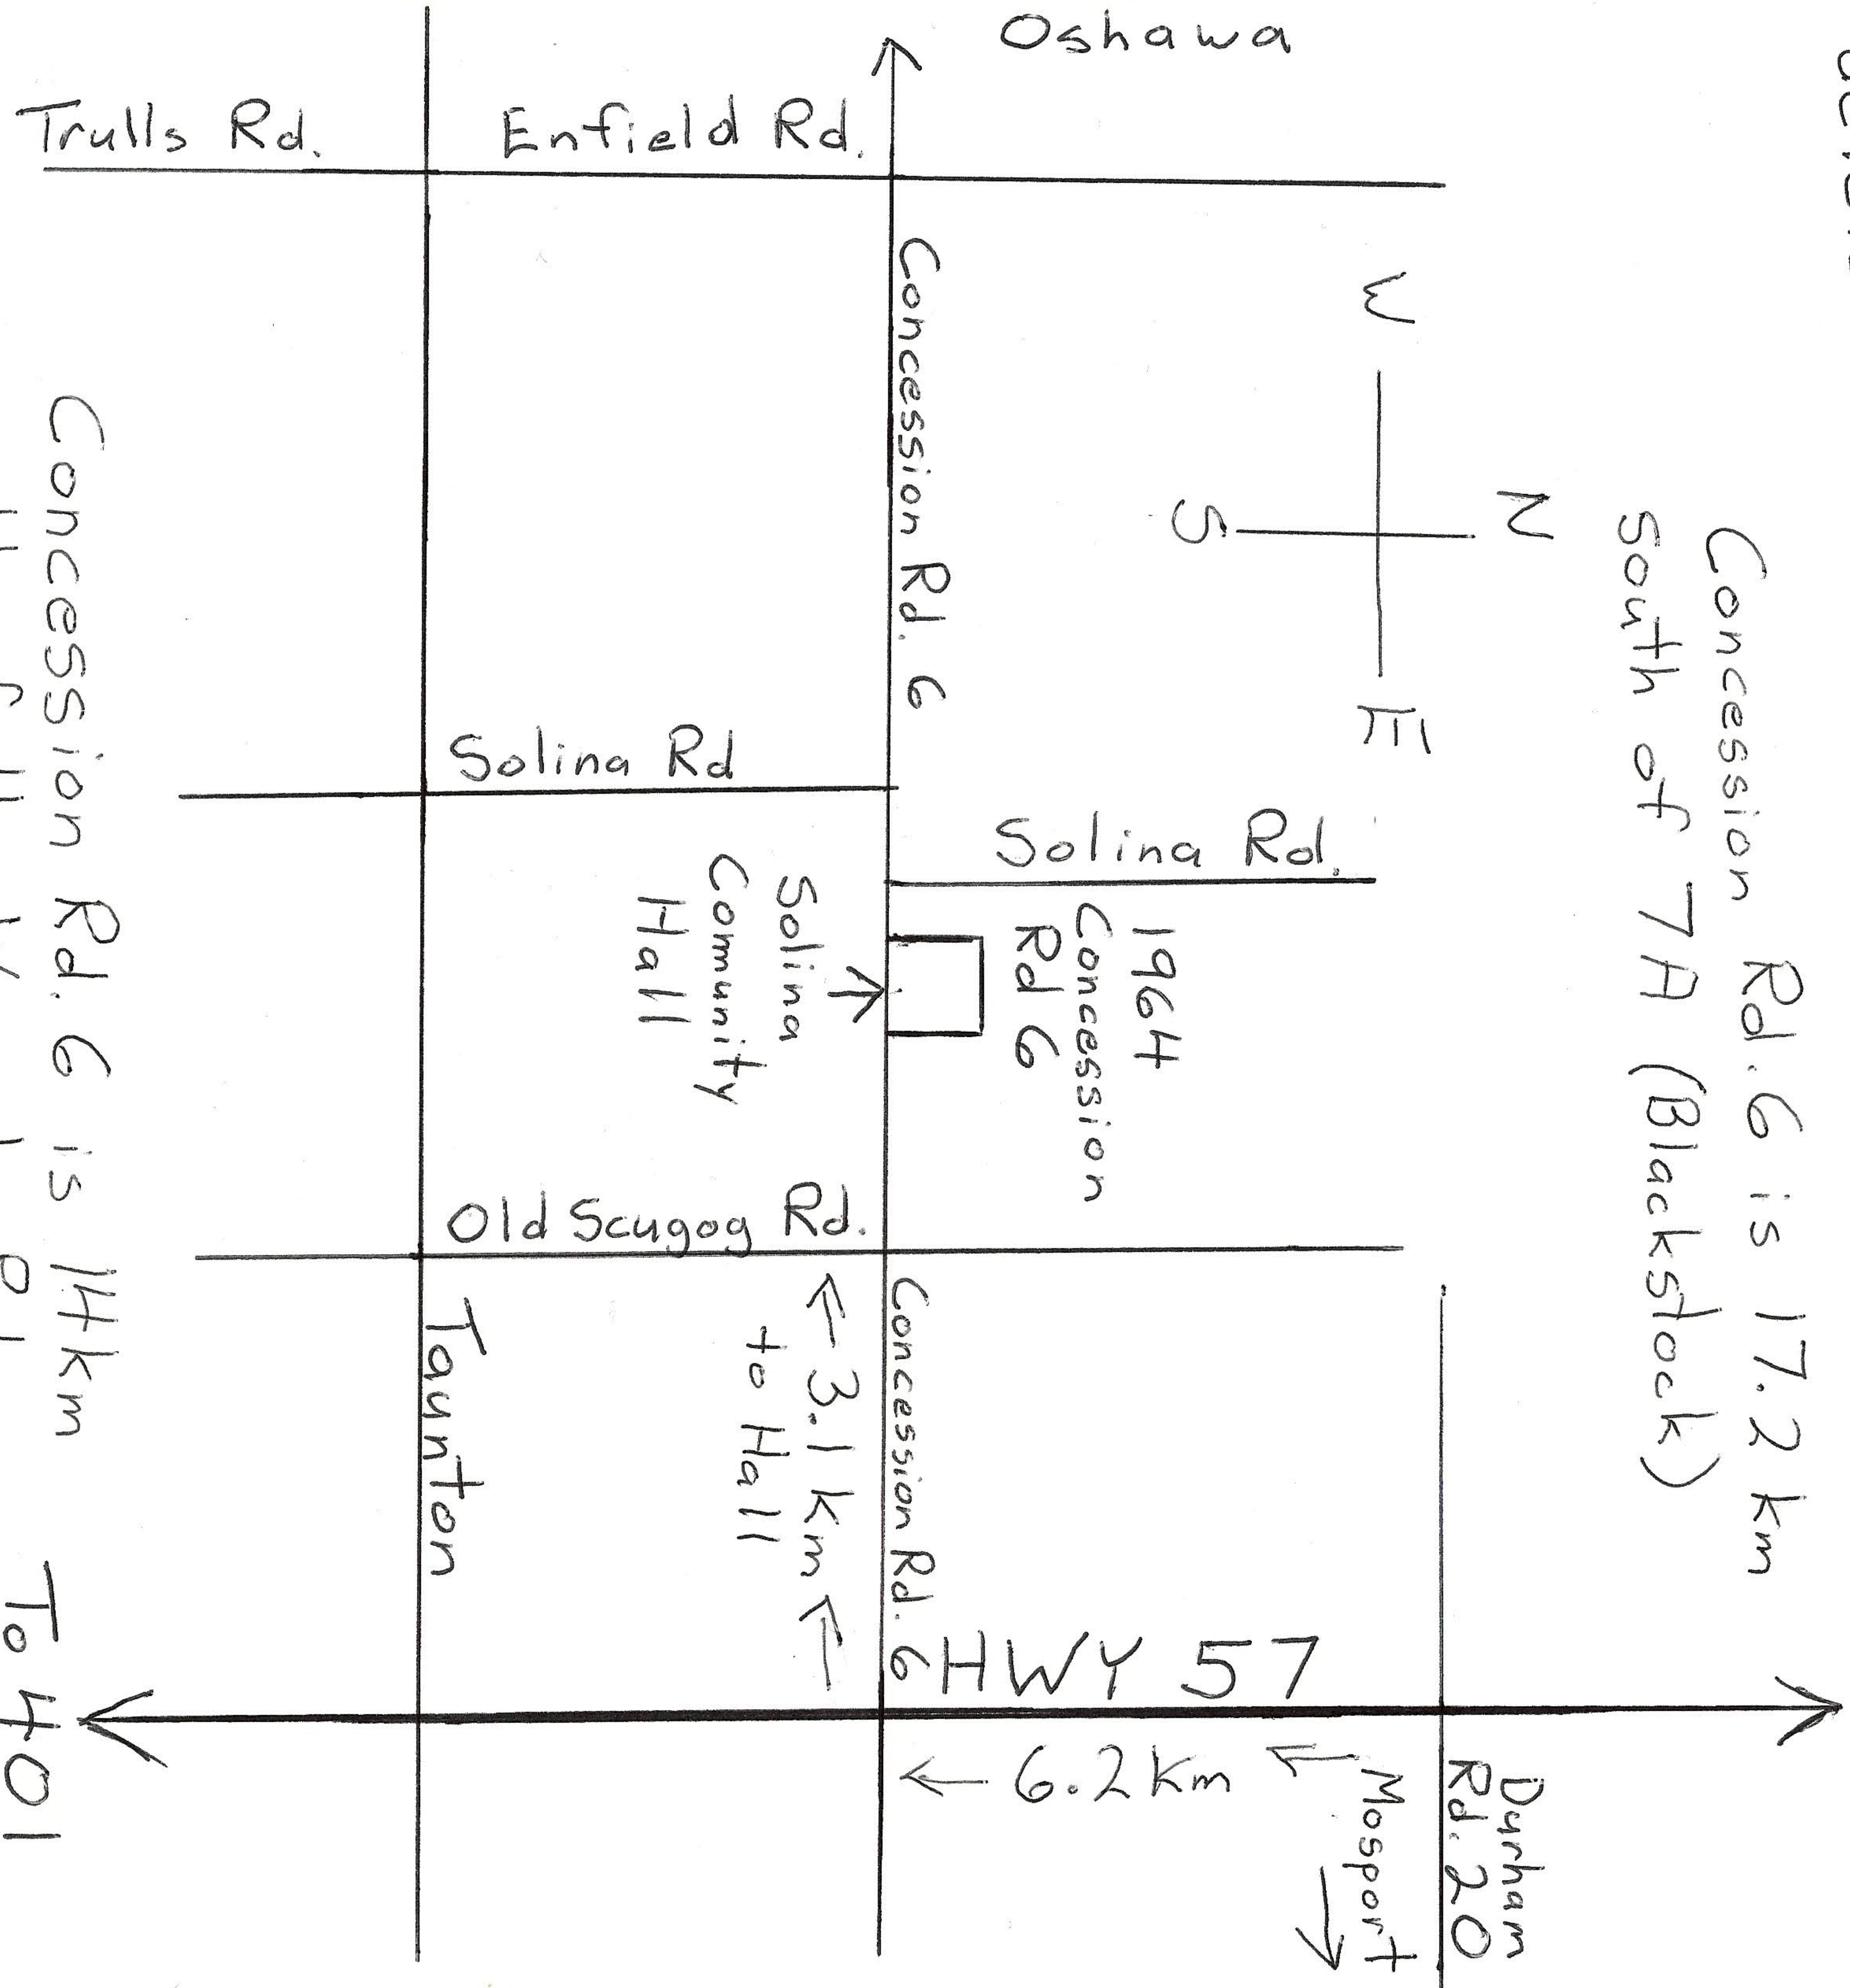

Not to scale and some roads have been deleted.

To 7A

Concession Rd. 6 is 17.2 km South of 7A (Blackstock)

Concession Rd. 6 is 14km north of the Waverly Rd. Exit

Note: If your GPS doesn't recognize Solina, try Clarington

To 401  
Bowmanville  
Waverly Rd.  
Exit.